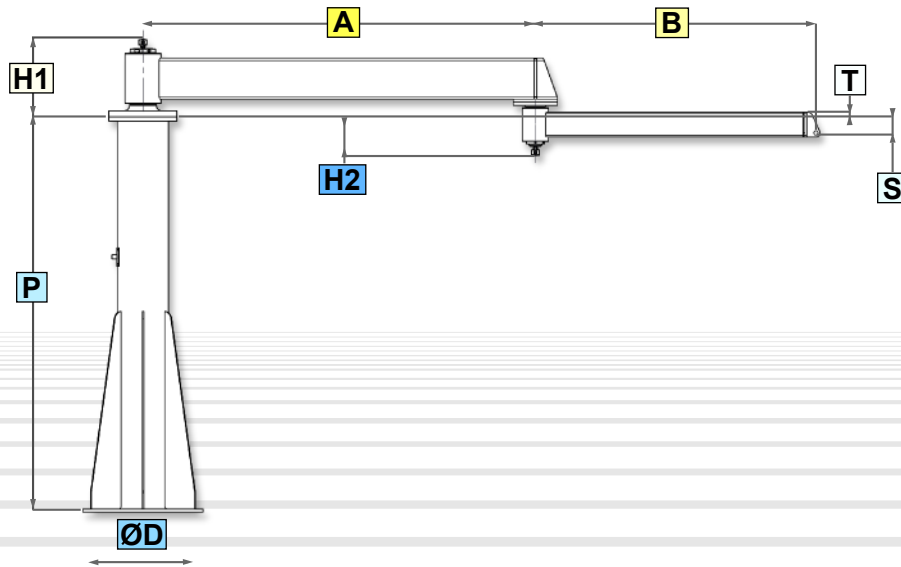

Jib Size and Capacity

MODEL NO.	CAPACITY		REACH		A	B	H1	H2	ØD	P	S	T
	(LBS)	(KG)	(FT)	(M)	(IN)	(IN)	(IN)	(IN)	(IN)	(FT)	(IN)	(IN)

AIMCO "Bantam" Series

BAJ150-8	150	68	8	2.4	56	40	13.5	7	20	8 to 13	2	0
BAJ135-9	135	61	9	2.7	63	45	13.5	7	20	8 to 13	2	0
BAJ125-10	125	57	10	3.1	70	50	13.5	7	20	8 to 13	2	0
BAJ115-11	115	52	11	3.4	77	55	13.5	7	20	8 to 13	2	0
BAJ100-12	100	45	12	3.7	84	60	13.5	7	20	8 to 13	2	0
BAJ90-13	90	41	13	4.0	91	65	13.5	7	20	8 to 13	2	0
BAJ85-14	85	39	14	4.3	98	70	13.5	7	20	8 to 13	2	0
BAJ80-15	80	36	15	4.6	105	75	13.5	7	20	8 to 13	2	0

AIMCO "Standard" Series

SAJ675-8	675	306	8	2.4	56	40	17	10	30	8 to 12	3.5	0
SAJ600-9	600	272	9	2.7	63	45	17	10	30	8 to 12	3.5	0
SAJ550-10	550	250	10	3.1	70	50	17	10	30	8 to 12	3.5	0
SAJ495-11	495	225	11	3.4	77	55	17	10	30	8 to 12	3.5	0
SAJ450-12	450	204	12	3.7	84	60	17	10	30	8 to 12	3.5	0
SAJ415-13	415	188	13	4.0	91	65	17	10	30	8 to 12	3.5	0
SAJ385-14	385	175	14	4.3	98	70	17	10	30	8 to 12	3.5	0
SAJ360-15	360	163	15	4.6	105	75	17	10	30	8 to 12	3.5	0

AIMCO "Heavy" Series

HAJ1625-8	1,625	738	8	2.4	56	40	19	10	30	8 to 12	4	1.5
HAJ1445-9	1,445	656	9	2.7	63	45	19	10	30	8 to 12	4	1.5
HAJ1300-10	1,300	590	10	3.1	70	50	19	10	30	8 to 12	4	1.5
HAJ1190-11	1,190	540	11	3.4	77	55	19	10	30	8 to 12	4	1.5
HAJ1085-12	1,085	493	12	3.7	84	60	19	10	30	8 to 12	4	1.5
HAJ1000-13	1,000	454	13	4.0	91	65	19	10	30	8 to 12	4	1.5
HAJ930-14	930	422	14	4.3	98	70	19	10	30	8 to 12	4	1.5
HAJ865-15	865	393	15	4.6	105	75	19	10	30	8 to 12	4	1.5

REACH

RANGE

RELIABILITY